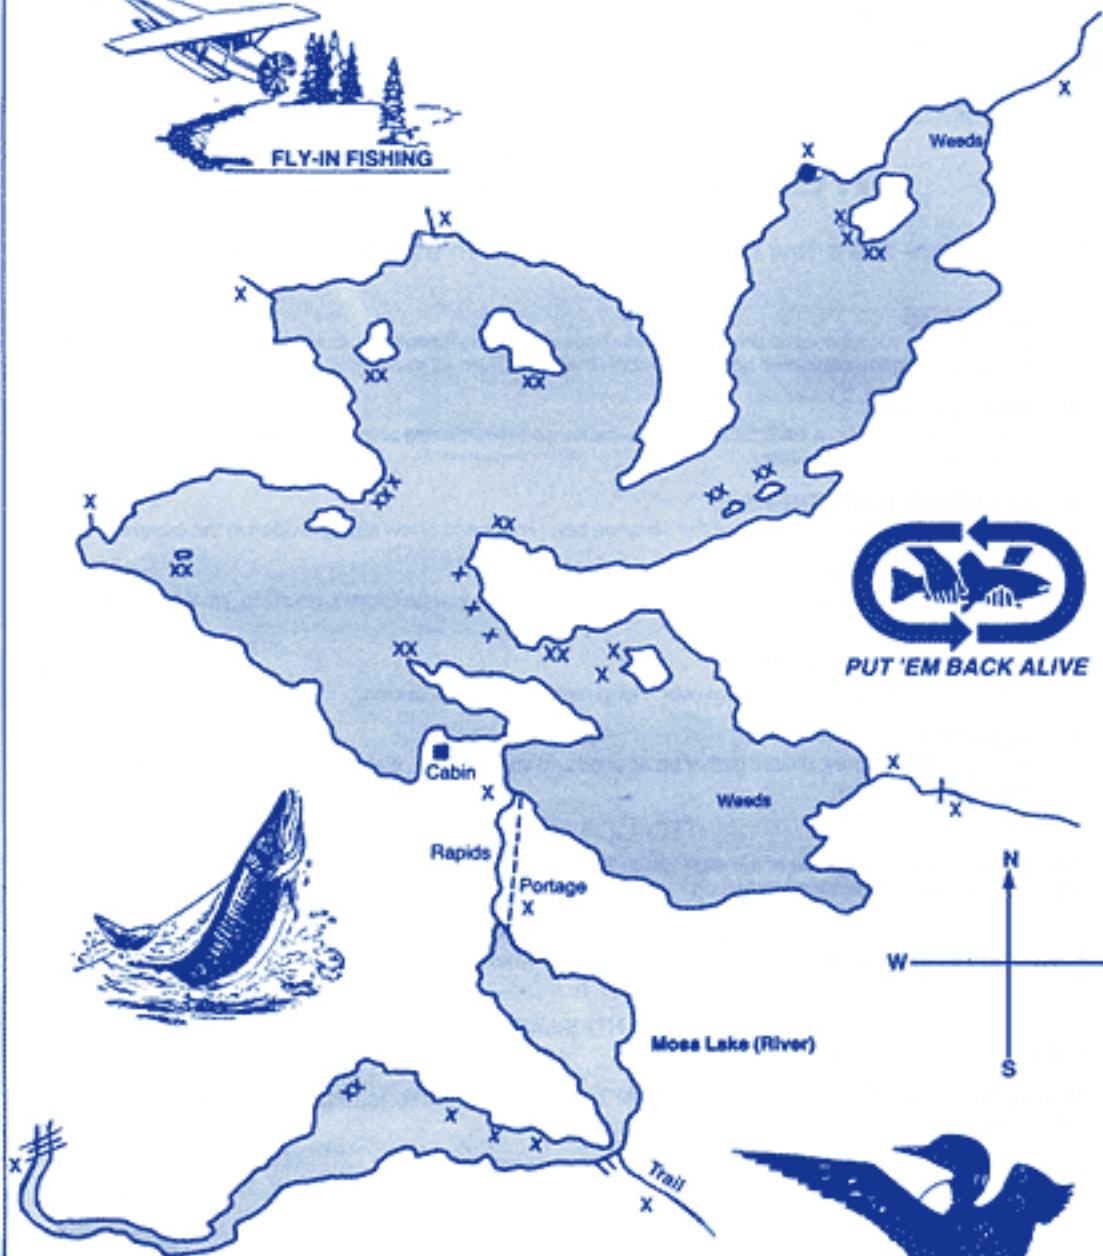

CAMPFIRE LAKE OUTPOST

XX - Walleye, Northern, Bass

PUT 'EM BACK ALIVE