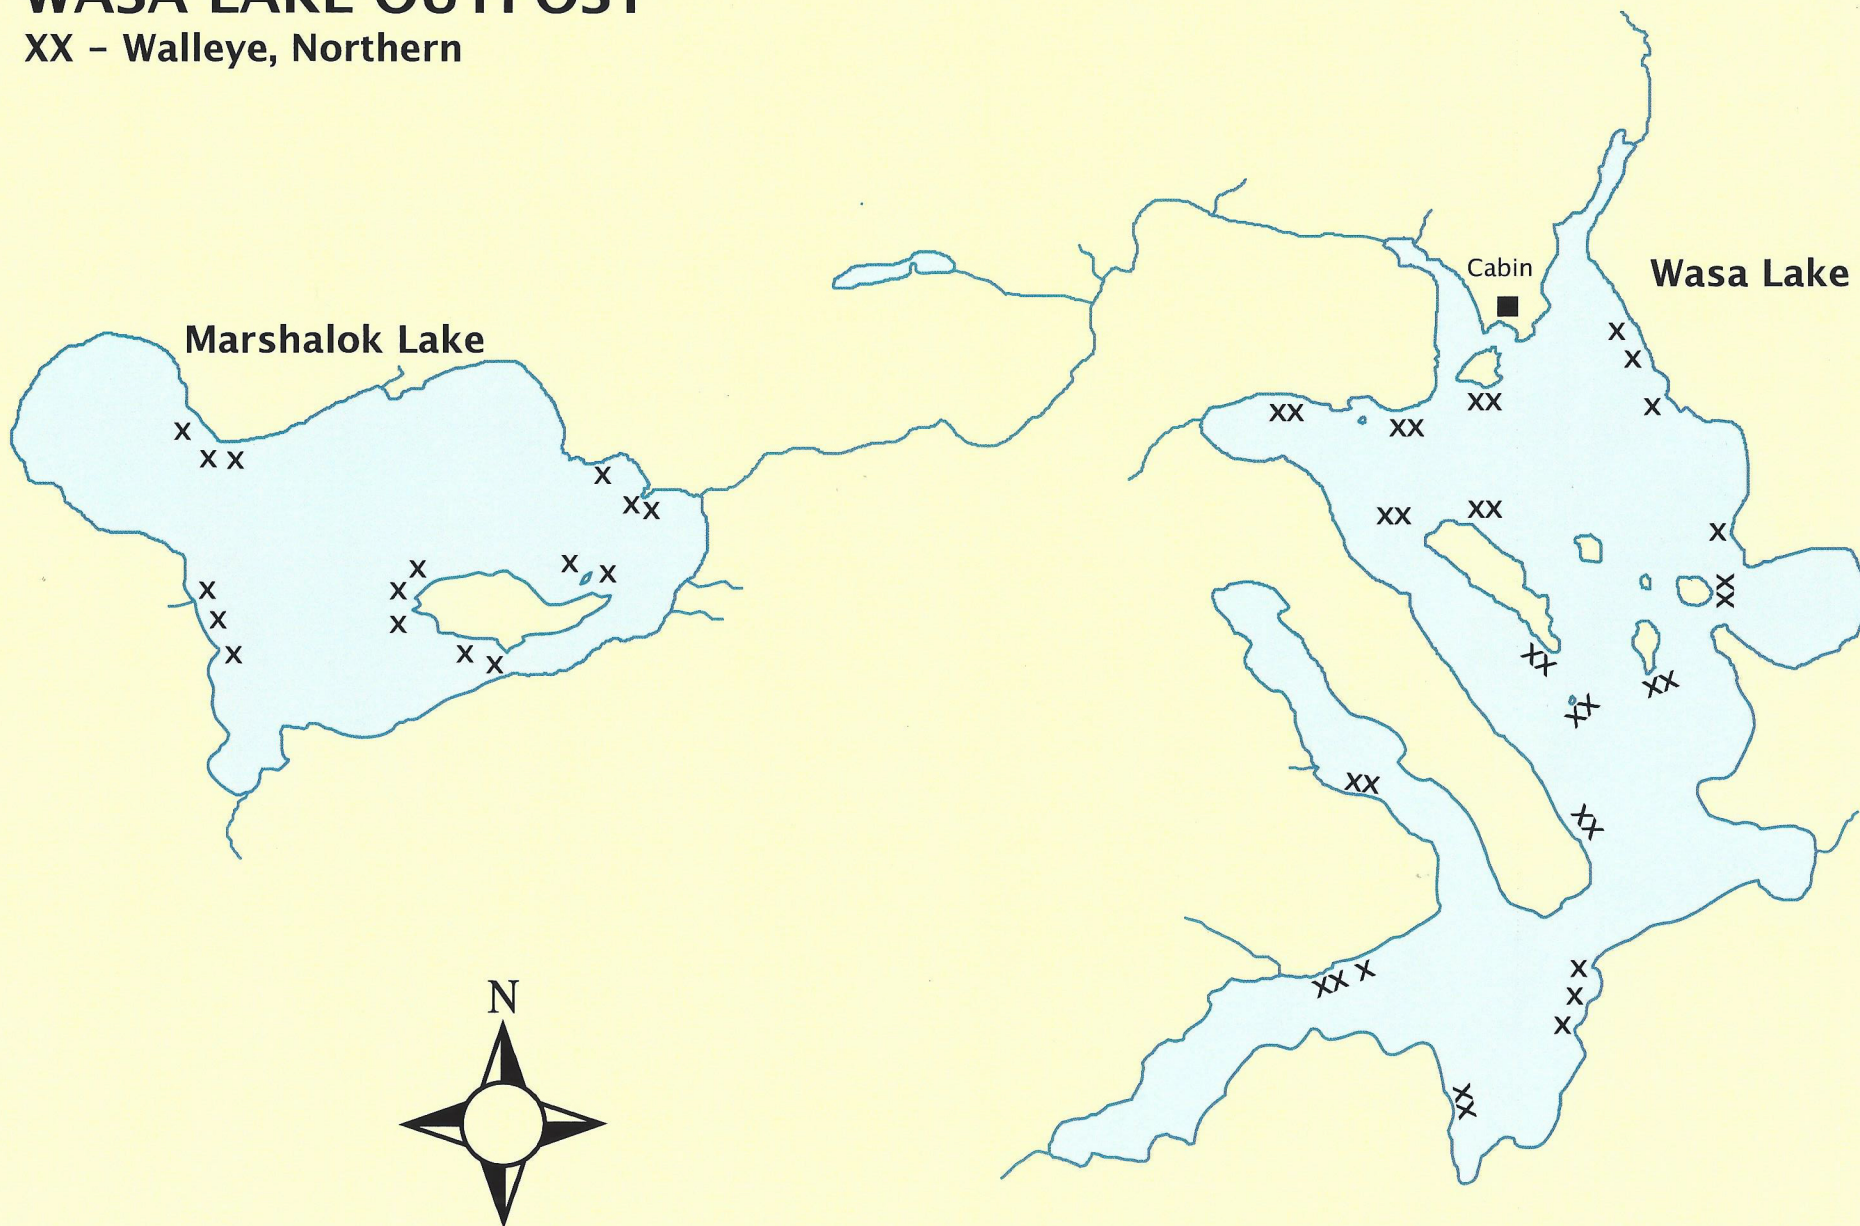

# WASA LAKE OUTPOST

XX - Walleye, Northern

**Wilderness Air**